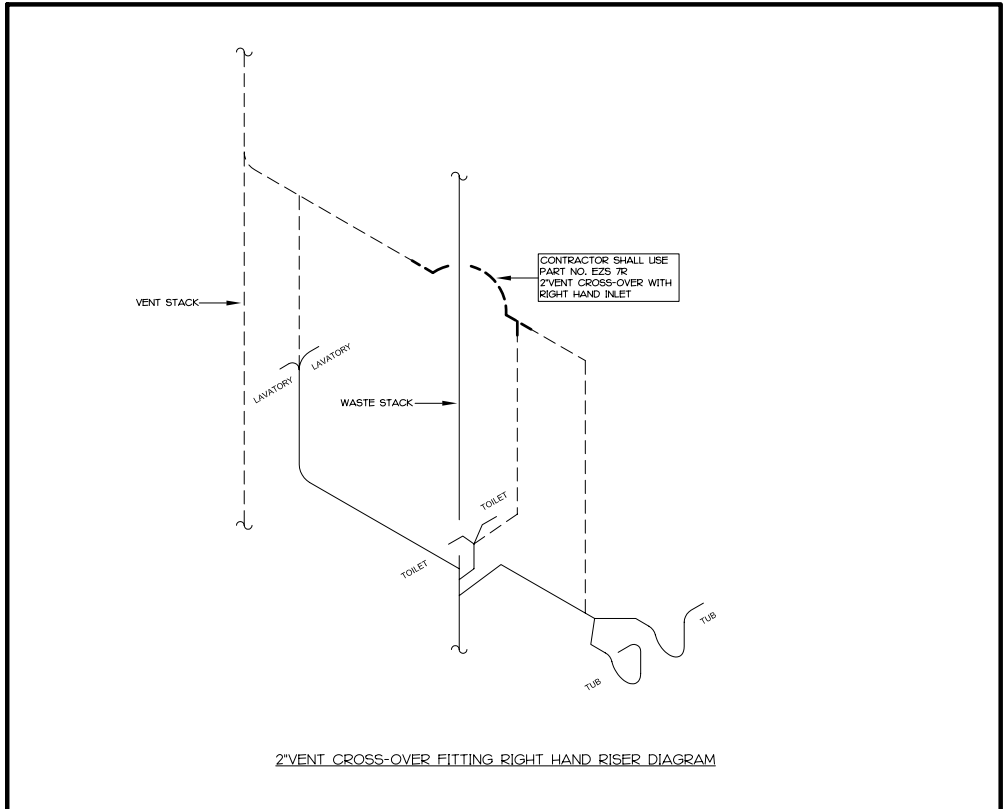

CHARLOTTE PIPE STARTER FITTING EZS 7R 2" VENT CROSS-OVER

EZS 7R

CHARLOTTE PIPE STARTER FITTING EZS 7R 2" VENT CROSS-OVER RISER DIAGRAM

EZS 7R